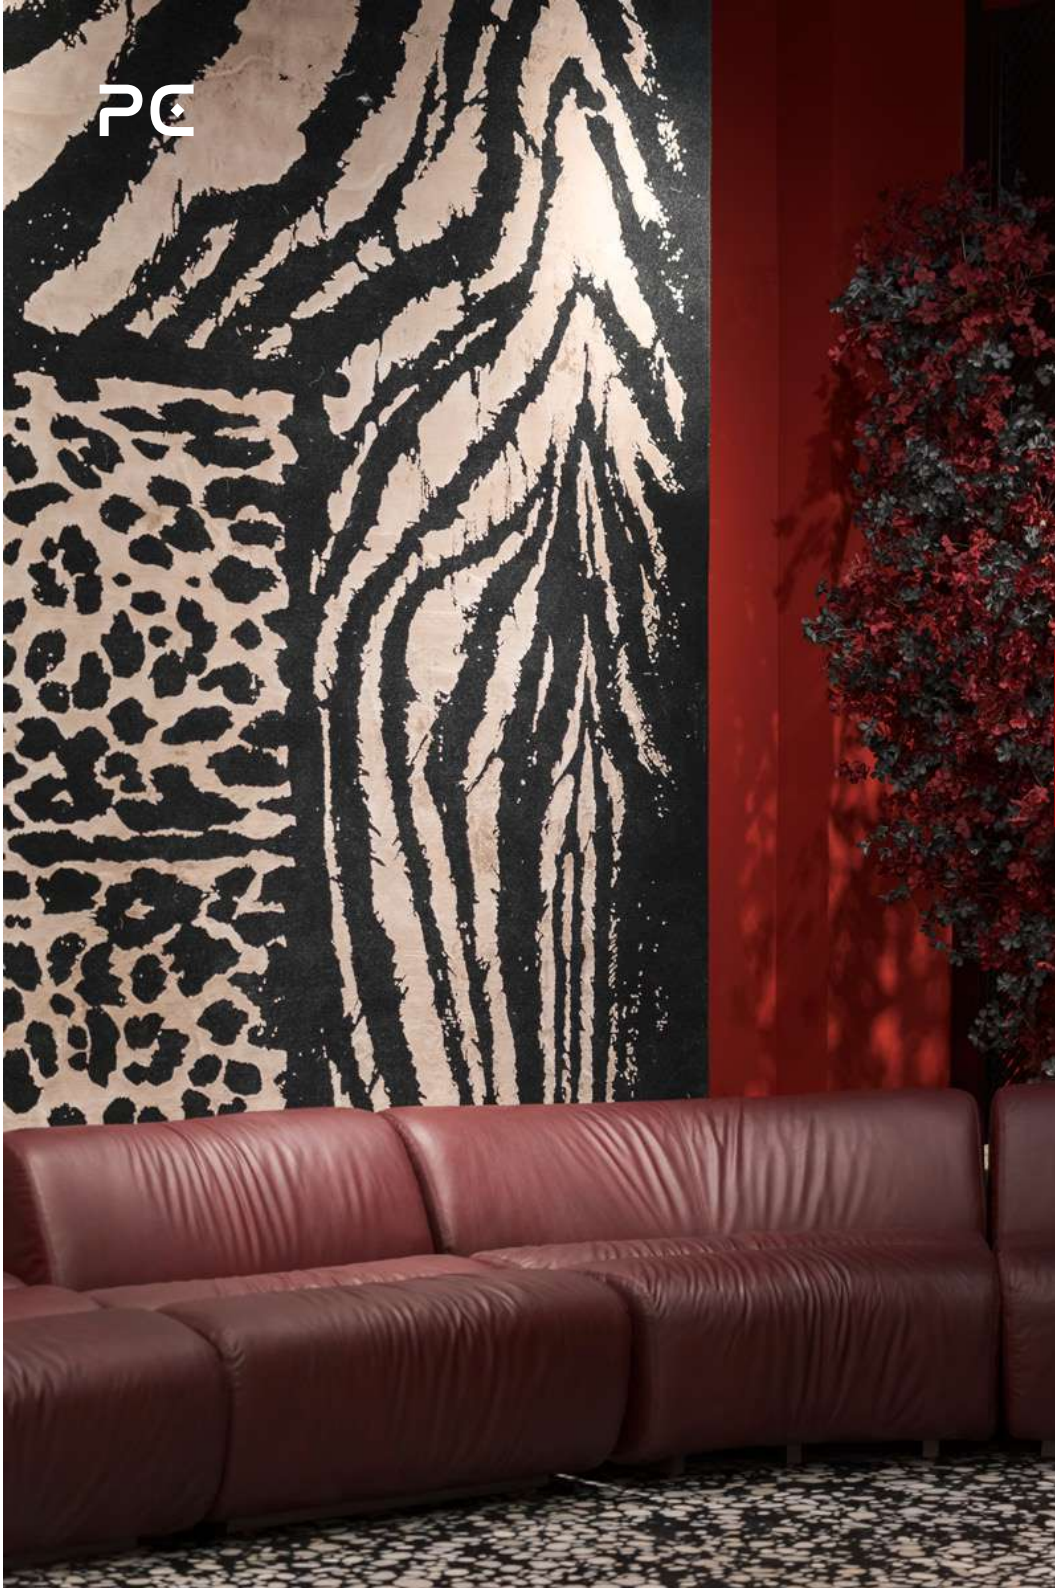

CODE : Verona MC39L

Verona

Sizes : 200x290

POINT CARPET
Designed with Elegance

PC

Victoria

Rugs

POINT CARPET
Designed with Elegance